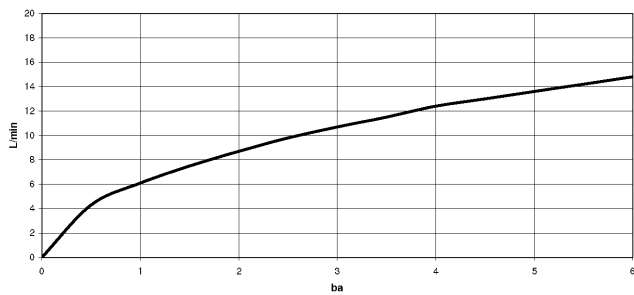

Rinsing spray set - Chrome

27 731 970

- with round rosette
- spray flow
- automatic spout/shower diverter
- height of mixer 191 mm
- hole diameter rinsing spray 32mm
- fabric braided hose 1500 mm
- sprayface with anti-scaling system
- lead-free

Can only be combined with 32815682, 33826861, 32815861, 33836888, 32816888, 20816892, 33836875, 32815875.

Intrinsic protection against back flow.

Button has to be pressed while using.

	Chrome	27 731 970-00
	Brushed Platinum	27 731 970-06
	Platinum	27 731 970-08
	Durabrand (23kt Gold)	27 731 970-09
	Dark Chrome	27 731 970-19
	Brushed Durabrand (23kt Gold)	27 731 970-28
	Matte Black	27 731 970-33
	Brushed Champagne (22kt Gold)	27 731 970-46
	Champagne (22kt Gold)	27 731 970-47
	Brushed Chrome	27 731 970-93
	Brushed Dark Platinum	27 731 970-99

Rinsing spray set - Chrome

27 731 970

mm [inches]

Flow rate chart

Certificates

LGA_29572.

LGA_38643.

Belgaqua_24-005-
27_3.