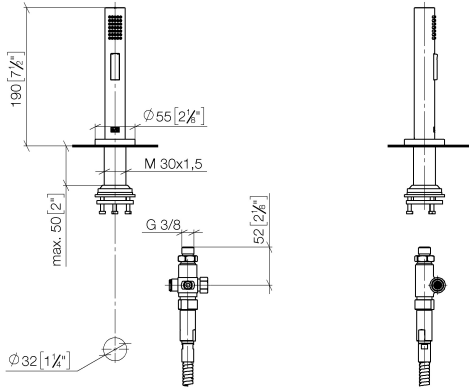

Rinsing spray set - Chrome

27 731 970

- with round rosette
- spray flow
- automatic spout/shower diverter
- height of mixer 191 mm
- hole diameter rinsing spray 32mm
- fabric braided hose 1500 mm
- sprayface with anti-scaling system
- lead-free

Can only be combined with 32815682, 33826861, 32815861, 33836888, 32816888, 20816892, 33836875, 32815875.

Intrinsic protection against back flow.

Button has to be pressed while using.

	Chrome	27 731 970-00
	Brushed Platinum	27 731 970-06
	Platinum	27 731 970-08
	Durabrand (23kt Gold)	27 731 970-09
	Dark Chrome	27 731 970-19
	Brushed Durabrand (23kt Gold)	27 731 970-28
	Matte Black	27 731 970-33
	Brushed Champagne (22kt Gold)	27 731 970-46
	Champagne (22kt Gold)	27 731 970-47
	Brushed Chrome	27 731 970-93
	Brushed Dark Platinum	27 731 970-99

Rinsing spray set - Chrome

27 731 970

mm [inches]

Flow rate chart

Certificates

LGA_29572.

LGA_38643.

Belgaqua_24-005-
27_3.

Rinsing spray set - Chrome

27 731 970

Parts for other finishes can be found here: [Brushed](#)
[Platinum](#)

Spare parts list

No.	Item Number	Name	Quantity used	Delivery time
1	90 28 20 068 00 90	connection	1	2
2	90 17 09 046 12 90	diverter	1	2
3	90 24 03 241 00 90	nipple	1	2
4	90 14 20 019 00 90	seal	1	2
5	04 23 10 047 00 92	fixing set	1	60
6	90 27 86 001 00-00	rosette	1	-
Spare part can no longer be ordered, please order the replacement item				
7	90 30 02 062 00-00	hose	1	2
8	09 23 01 039 90	sieve	1	2
9	04 12 11 158 00-00	shower	1	10