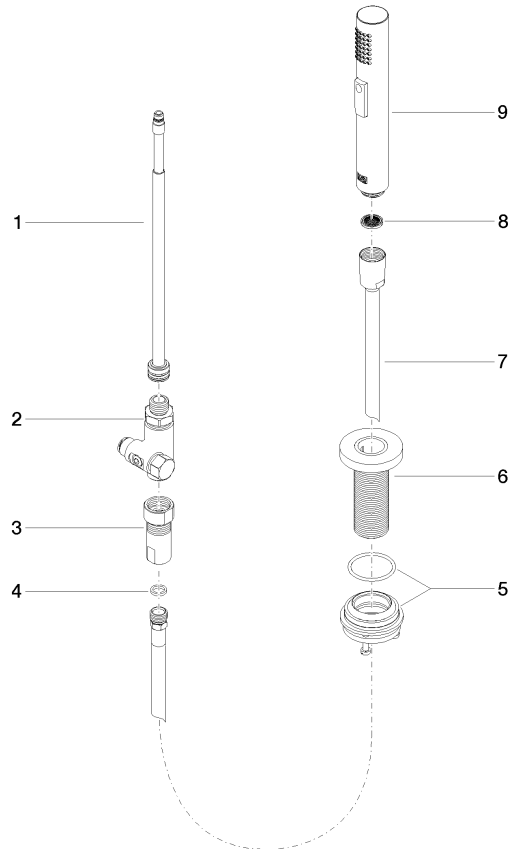

Rinsing spray set - Chrome

27 731 970

- with round rosette
- spray flow
- automatic spout/shower diverter
- height of mixer 191 mm
- hole diameter rinsing spray 32mm
- fabric braided hose 1500 mm
- sprayface with anti-scaling system
- lead-free

Can only be combined with 32815682, 33826861, 32815861, 33836888, 32816888, 20816892, 33836875, 32815875.

Intrinsic protection against back flow.

Button has to be pressed while using.

	Chrome	27 731 970-00
	Brushed Platinum	27 731 970-06
	Platinum	27 731 970-08
	Durabrand (23kt Gold)	27 731 970-09
	Dark Chrome	27 731 970-19
	Brushed Durabrand (23kt Gold)	27 731 970-28
	Matte Black	27 731 970-33
	Brushed Champagne (22kt Gold)	27 731 970-46
	Champagne (22kt Gold)	27 731 970-47
	Brushed Chrome	27 731 970-93
	Brushed Dark Platinum	27 731 970-99

Rinsing spray set - Chrome

27 731 970

mm [inches]

Flow rate chart

Certificates

LGA_29572.

LGA_38643.

Belgaqua_24-005-
27_3.

Rinsing spray set - Chrome

27 731 970

Parts for other finishes can be found here: [Brushed](#)
[Platinum](#)

Spare parts list

No.	Item Number	Name	Quantity used	Delivery time
1	90 28 20 068 00 90	connection	1	2
2	90 17 09 046 12 90	diverter	1	2
3	90 24 03 241 00 90	nipple	1	2
4	90 14 20 019 00 90	seal	1	2
5	04 23 10 047 00 92	fixing set	1	60
6	90 27 86 001 00-00	rosette	1	-
Spare part can no longer be ordered, please order the replacement item				
7	90 30 02 062 00-00	hose	1	2
8	09 23 01 039 90	sieve	1	2
9	04 12 11 158 00-00	shower	1	10